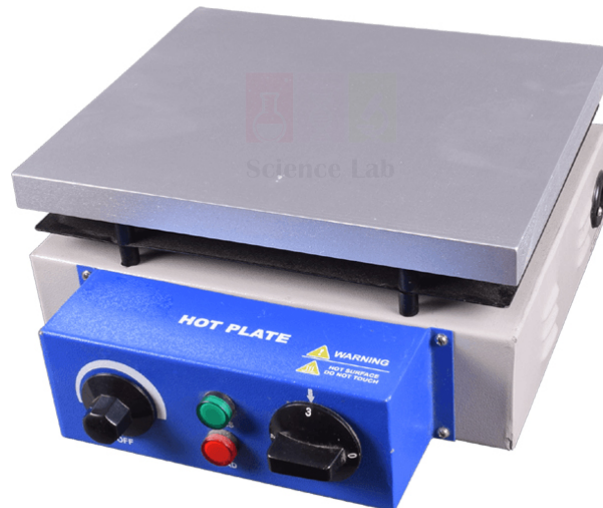

Email : sales@scilabexport.com

Phone: +91-7082934803

Product Name :

Laboratory Rectangular Hot Plate

Product Code :

SLE/LHP/02

Description :

Heavy duty heating elements to work on 220V AC.

Hot plate is rectangular in shape.

Hot plate dia 20 cm. (8) to work on 220 V AC.

Body made out of mild steel sheet. Hot plate made of cast iron.

Temp. is controlled by a three heat rotary switch.

Rating: 1.2 kW, 1.6 kW

Size: 30 x 25 cm (12 x 10), 40 x 25 cm (16 x 10), 45 x 30 cm (18 x 12)

Contact Science Lab for your Educational School Science Lab Equipments. We are best technical educational equipments manufacturers, technical educational equipments manufacturer, technical educational equipments supplier, technical educational instruments, technical educational instruments exporter, technical educational instruments manufacturer, vocational training lab instruments exporter.