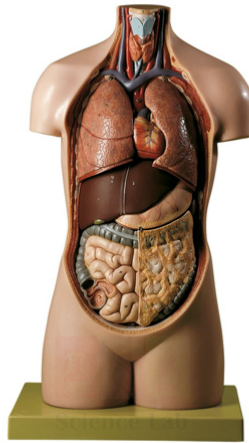

Email : sales@scilabexport.com

Phone: +91-7082934803

Product Name :

Male Youth Torso without Head

Product Code :

SLE/A/87

Description :

Life size.

Mounted on a base.

Size: 39 x 26 x 73 cm H (torso, 69 cm).

Realistically depicts anatomy of neck, thorax, and abdomen.

Separates into 8 parts, including the lungs, 2-piece heart, liver, stomach, and small and large intestines.