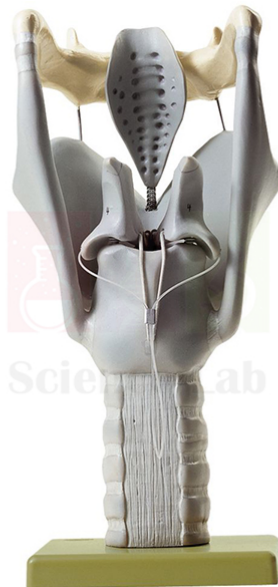

Email : sales@scilabexport.com

Phone: +91-7082934803

Product Name :

Product Code :

Larynx Human Model

SLE/A/32

Description :

About 2 1/2x life size.

Size: 12 x 14 x 28 cm H. On base.

With removable arytenoid cartilage, vocal cords, and epiglottis.