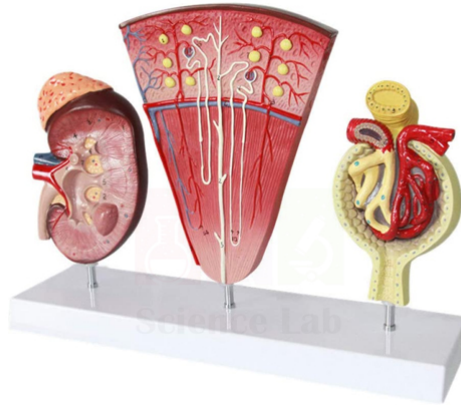

Email : [sales@scilabexport.com](mailto:sales@scilabexport.com)

Phone: +91-7082934803

**Product Name :**

Human Kidney, Nephron, and Glomerulus  
Model Set

**Product Code :**

SLE/A/21

**Description :**

Mounted On base.

**Size:** 65 x 9 x 30 cm.

Sectioned kidney (3x life size), 2 nephrons (120x life size), and glomerulus (700x life size).