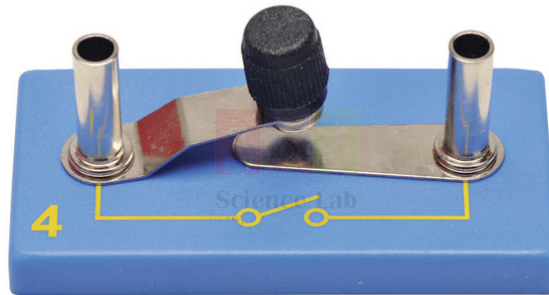

Email : sales@scilabexport.com

Phone: +91-7082934803

Product Name :

Circuits Kit Push Switch

Product Code :

SLE/PHY/35

Description :

Circuits Kit Spares

Spare components for Circuits Kit

Push Switch

Components mounted on sturdy panels for ease of use and storage.

Contact ScienceLab for your Educational School Science Lab Equipments. We are best school lab equipments supplier, school lab export, school lab exporter, school laboratory equipment manufacturers, school laboratory equipment suppliers, school science equipments.