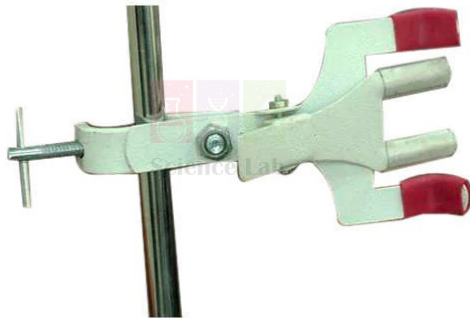

Email : sales@scilabexport.com

Phone: +91-7082934803

Product Name :

Burette Clamps

Product Code :

SLE/CH/64

Description :

Depressed Burette Clamp made of thick M.S. Sheet, all diepressed symmetrically non-breakable holds and Burette straight two jaws have V-grooves in which Burette rests and other presses it due to spring force.

Well chrome plated.

Bosshead can accommodate upto 18mm dia rod.

For Single Burette.

For Double Burette.

Contact Science Lab for your Educational School Science Lab Equipments. We are best technical educational equipments manufacturers, technical educational equipments manufacturer, technical educational equipments supplier, technical educational instruments, technical educational instruments exporter, technical educational instruments manufacturer, vocational training lab instruments exporter.