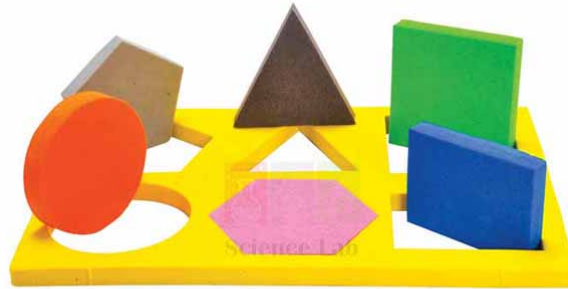

Email : sales@scilabexport.com

Phone: +91-7082934803

Product Name :

2D Shapes

Product Code :

SLE/MAT/74

Description :

Two dimensional shapes are a vital maths topic for children.

Matching and fixing the right shapes provides fun to little learners.

Exciting hands on activities can also address shape names and properties to engage and motivate the student.

Motivate young children to learn geometrical shapes in a playway manner.

It gives children understanding of construction of shapes.

Contact Science Lab for your Educational School Science Lab Equipments. We are best school science lab equipments suppliers in india, school science lab instruments, school science lab instruments exporter, school science lab instruments manufacturer, school scientific equipments, science educational equipment.