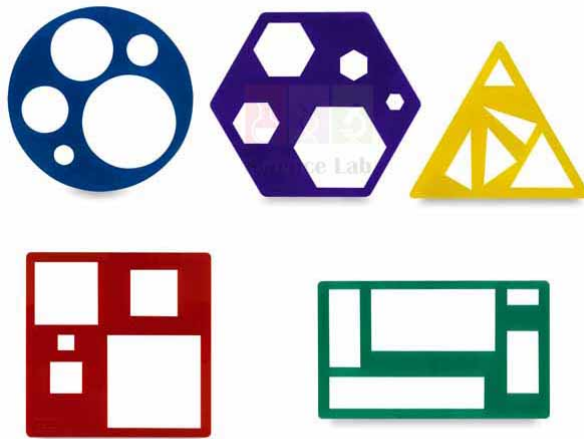

Email : sales@scilabexport.com

Phone: +91-7082934803

Product Name :

Primary Shapes Template Set

Product Code :

SLE/MAT/29

Description :

Relational shapes help students make mental connections as they compare shapes.

Provides relational examples in varying sizes and orientations trace around the entire template for the largest version.

Rectangle measures 7.5"L x 4.5"H

Lets students easily view their tracing lines after repositioning the transparent template.

Includes 5 durable labeled templates: rectangle, triangle, circle, square and hexagon.

Contact Science Lab for your Educational School Science Lab Equipments. We are best engineering educational equipments, high school science lab equipment manufacturers, lab equipment exporters, lab equipments manufactruers, lab instruments manufactruers, mathematics lab equipments manufacturers.