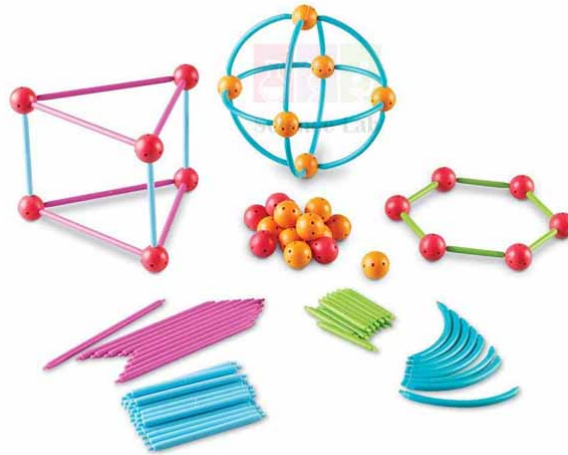

Email : sales@scilabexport.com

Phone: +91-7082934803

Product Name :

Geometric Shapes Building Set

Product Code :

SLE/MAT/28

Description :

Combine sticks in 3 sizes, along with curves for making circles and cylinders, with 2 different types of connectors to build 2-D shapes.

Create endless opportunities for students to build and explore shapes.

Child-friendly set features durable sticks, curves, and connectors.

Then, combine them to make new 2-D shapes, and even 3-D shapes.

Includes:- 90 sticks in 3 sizes (2 1/4 ' , 3 1/2 ' , 5 1/4 '), 32 curves, and 48 connectors (approximately 1' in diameter).

Contact Science Lab for your Educational School Science Lab Equipments. We are best educational lab equipments manufacturers, educational lab instruments manufacturer, educational laboratory glassware exporter, educational laboratory microscopes, educational laboratory suppliers, educational scientific lab equipments.