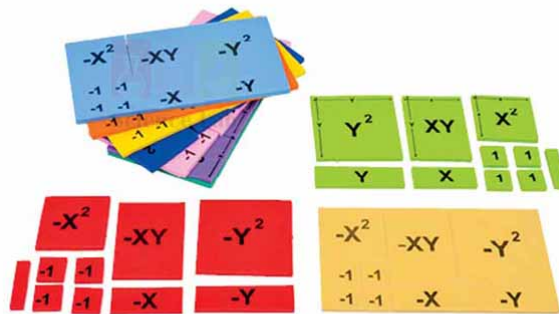

Email : sales@scilabexport.com

Phone: +91-7082934803

Product Name :

Algebra Kit

Product Code :

SLE/MAT/14

Description :

Algebra kit allows child to investigate and learn concepts related to polynomials (2 variables) efficiently with the use of these labelled algebra tiles.

Moving to a higher class, children deal with polynomials with 2 variables or more.