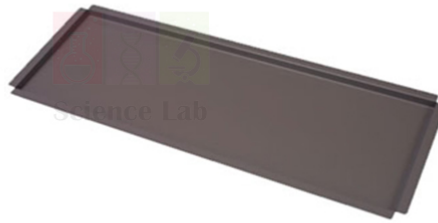

Email : sales@scilabexport.com

Phone: +91-7082934803

Product Name :

Metal Top, Treble Frame

Product Code :

SLE/HF/44

Description :

Metal Top for Treble Frame.

Technical Specifications :

Material: Metal

Width: 1055mm

Depth: 420mm

Contact Science Lab for your Educational School Science Lab Equipments. We are best maths lab equipments manufacturers, maths lab kit india, maths lab kit suppliers, maths lab kits manufacturers, metal testing equipments, physics lab educational equipments.