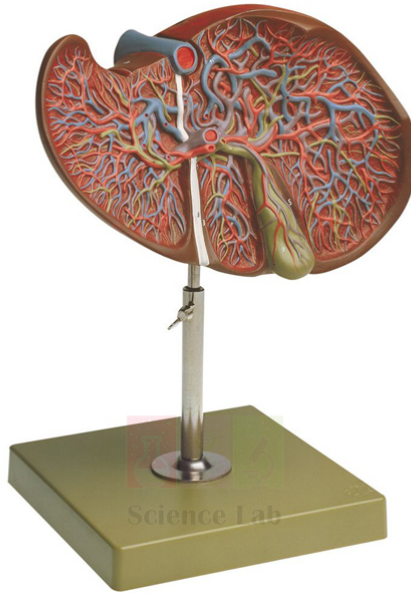

Email : [sales@scilabexport.com](mailto:sales@scilabexport.com)

Phone: +91-7082934803

**Product Name :**

Human Liver With Gall Bladder Model

**Product Code :**

SLE/BL/66

## **Description :**

Mounted on a base, appropriately colored and numbered with key card. This model showing 4 lobes with Gall Bladder, extra hepatic ducts and hilus vessels.