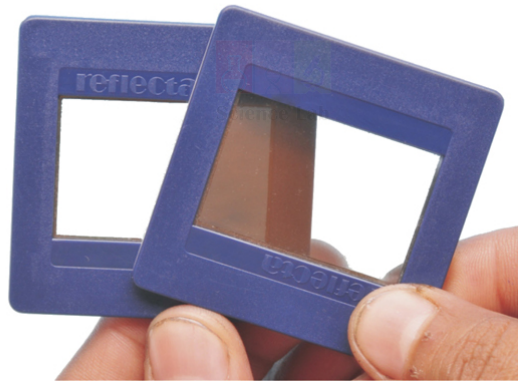

Email : sales@scilabexport.com

Phone: +91-7082934803

Product Name :

Polaroid Slides

Product Code :

SLE/PHY/269

Description :

Polaroid sheets mounted in square plastic slides for demonstration purposes.