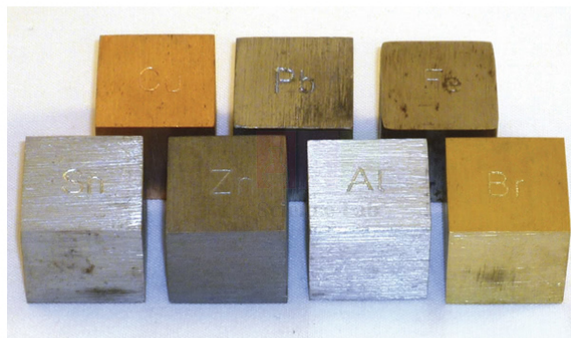

Email : [sales@scilabexport.com](mailto:sales@scilabexport.com)

Phone: +91-7082934803

**Product Name :**

Metal Density Cubes, Set of 7

**Product Code :**

SLE/PHY/241

## Description :

Set of 7.

Includes Brass, Lead, Steel, Copper, Aluminium, Iron & Tin.

**Dimensions:** 20mm

Contact Science Lab for your Educational School Science Lab Equipments. We are best educational laboratory instrument suppliers, educational laboratory instruments exporters, educational laboratory microscopes, educational laboratory suppliers, educational physics lab equipments, educational science equipments.