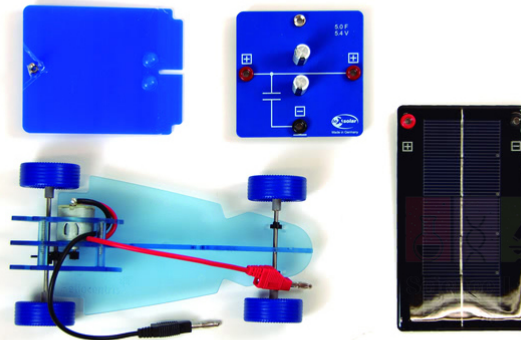

Website: <https://www.scilabexport.com>, **Email:** sales@scilabexport.com

1226/1-5, Bengali Mohalla, Science Market | 133001, Harvana