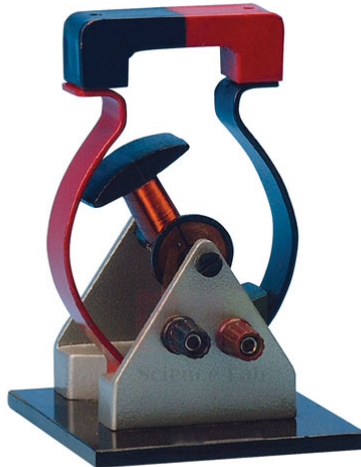

Email : sales@scilabexport.com

Phone: +91-7082934803

Product Name :

Demonstration, Electric Motor

Product Code :

SLE/PHY/152

Description :

Simple form of DC electric motor having 2-pole armature wound with enamelled copper wire and a permanent magnetic field provided by a removable bar magnet.

The motor operates on 6-8V DC.

A disc-type commutator is incorporated and external connection to the phosphor-bronze brushes is by means of a pair of 4mm sockets.

Contact Science Lab for your Educational School Science Lab Equipments. We are best mathematics lab equipments suppliers, mathematics lab kit, mathematics lab kits india, maths kits ,maths lab equipment manufacturers in india, maths lab equipment suppliers.