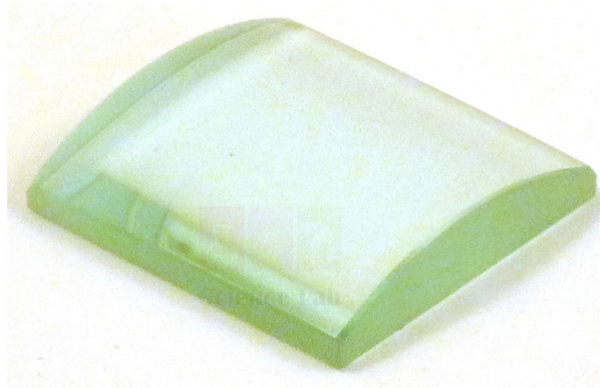

Email : [sales@scilabexport.com](mailto:sales@scilabexport.com)

Phone: +91-7082934803

**Product Name :**

Lenses Cylindrical Glass,  
Planoconvex

**Product Code :**

SLE/PHY/110

**Description :**

**Type:** Planoconvex

**Dimensions:** 50x45

**Focal length:** 75mm

Single high quality precision finished lens for a variety of light and optics experiments.  
Individually pouched and supplied in a neat presentation case.