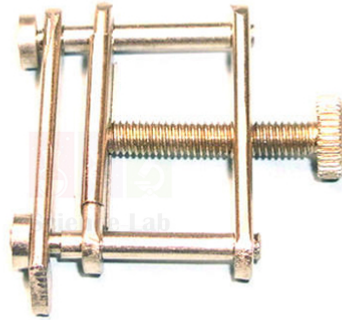

Email : sales@scilabexport.com

Phone: +91-7082934803

Product Name :

Hoffman Clips

Product Code :

SLE/CH/212

Description :

Material: Brass

Finish: Nickel Coated

Nickel-plated brass clip with projecting plate to prevent damage to tubing by end of screw.

With hinged bottom bar for direct fitting and removal without access to ends of tube.

Pack of 10.