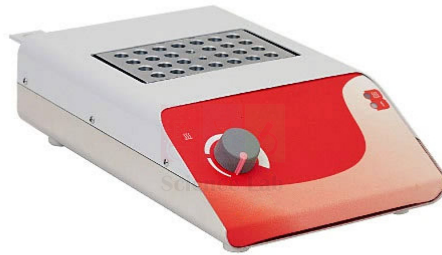

Email : sales@scilabexport.com

Phone: +91-7082934803

Product Name :

Block Heater

Product Code :

SLE/B/26

Website: <https://www.scilabexport.com>, **Email:** sales@scilabexport.com

1226/1-5, Bengali Mohalla, Science Market | 133001, Harvana

Email : sales@scilabexport.com

Phone: +91-7082934803

Description :

Block heaters provide a safe, dry and consistent method of heating accessory aluminium blocks with excellent thermal conductivity for heating tubes.

Any one accessory block can be fitted in the heating well for 10mm, 12mm, 13mm, 16mm, 19mm, 25mm diameter tubes and 50ml tube sizes.

Any two accessory blocks can be fitted in the heating well for 0.2ml, 0.5ml, 1.5ml and 2.0ml tubes. Supplied with block extraction tool.

Technical Specifications :

Temperature Range: Ambient +5°C - 120°C

Temperature Setting: Analogue dial

Sensitivity: ±0.5°C @ 60°C

Uniformity: ±0.5°C @ 60°C

Well Capacity: 1 or 2 blocks (two accessory blocks can be fitted into heating well)