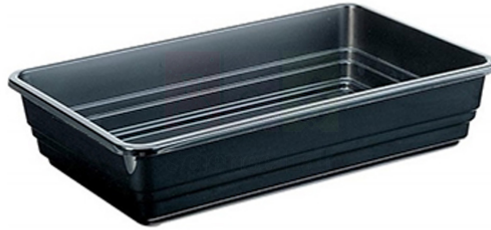

Email : sales@scilabexport.com

Phone: +91-7082934803

Product Name :

Product Code :

Greenbox Repl. Planting Tray

SLE/EBT/09

Description :

- Made from resistant polypropylene.
- Comes with drain holes.
- Provide rigidity and stability.