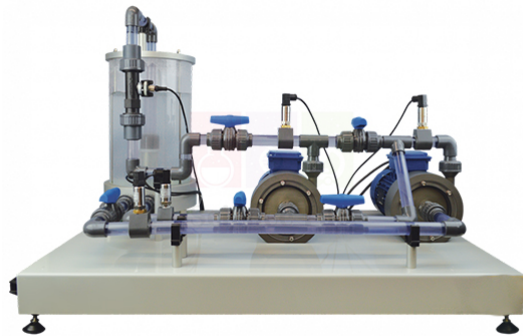

Email : sales@scilabexport.com

Phone: +91-7082934803

Product Name :

Variable Speed Series And Parallel
Pumps

Product Code :

SLE/EFM/29

Description :

- Bench-top test set that allows students to investigate the operation and performance of a single centrifugal pump and two centrifugal pumps in both series and parallel.
- The pumps draw water from the clear acrylic reservoir.
- The apparatus comprises one variable speed centrifugal pump and one fixed speed centrifugal pump, together with two bearing-mounted motors driving each pump independently.
- The water travels through a series of valves to be delivered to a flow and temperature measurement device.
- Then returns to the reservoir for re-use, keeping water use to a minimum.
- Adjustable inlet and delivery valves allow students to create different operating conditions.