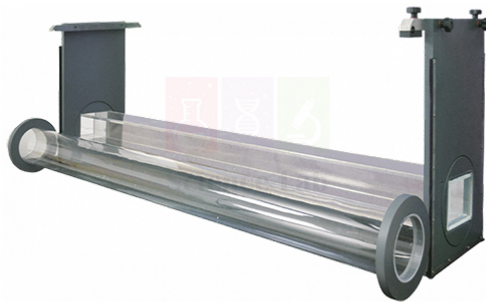

Email : sales@scilabexport.com

Phone: +91-7082934803

Product Name :

Culvert

Product Code :

SLE/EFM/20

Description :

- A pair of clear culvert models.
- One of circular and one of rectangular section.
- Enabling the observation and calculation of both open and orifice flow in a culvert.