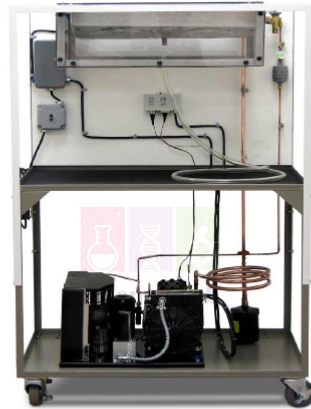

Email : sales@scilabexport.com

Phone: +91-7082934803

Product Name :

Computerized ICE Plant Trainer

Product Code :

SLE/MCE/87

Website: <https://www.scilabexport.com>, **Email:** sales@scilabexport.com

1226/1-5, Bengali Mohalla, Science Market | 133001, Harvana

Email : sales@scilabexport.com

Phone: +91-7082934803

Description :

Specification:

- **Condenser Cooling Fan:** Compatible capacity with permanent lubricated motor.
- **Pressure Measurement:** Pressure Transmitter- 2 Nos.
- **Temperature Measurement:** Temperature Transmitter- 6 Nos.
- **Compressor:** Hermitically sealed compressor, Kirloskar make.
- **Tank:** The inner tank shall be fabricated out of stainless steel
- **Condenser:** Air cooled compatible to compressor
- **Evaporator:** Made of Stainless Steel, Insulated with ceramic wool/puff.
- **Expansion Device:** Capillary Tube Compatible capacity.
- **Energy Measurement:** By Energy meter
- **Safety Control:** overload and over current protectors for compressor and Time delay circuit.

Measuring ranges:

- **Differential pressure:** 0...1000Pa (air)
- **Flow rate:** 12...360L/h (water)
- **Dimension:** 1400 x 800 x 1200 mm (approx)
- **Weight:** 165 kg (approx)
- **Temperature:** 2x 0...50°C, 3x 0...100°C
- **Rel. humidity:** 10...100%