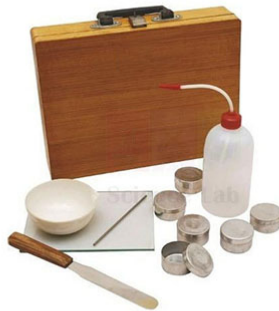

Email : [sales@scilabexport.com](mailto:sales@scilabexport.com)

Phone: +91-7082934803

**Product Name :**

**Product Code :**

Plastic limit set

SLE/CE/68

### Specification:

**The complete set consists of one each :**

- Glass plate 20cm x 15cm having round ends.
- Brass or stainless steel rod 3mm dia x 150mm long.
- Flexible spatula 15 cm.
- Set of 6 moisture containers.
- Porcelain basin 150mm dia.
- Plastic wash bottle 500ml.